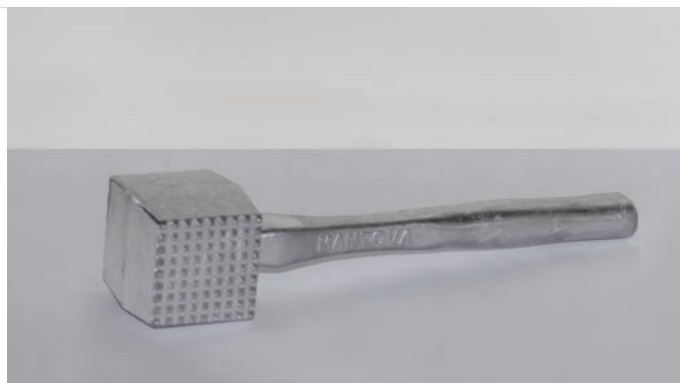

MANTOVA

WWW.MANTOVA.COM.AU

KITCHEN EQUIPMENT

Kitchen Items

▶ SKIMMERS

Made from Stainless Steel with a heavy duty mesh.

| Part No. | Details |
|----------|--|
| # 1229 | Skimmer Head: 15cm square, 40mm deep Handle: 380mm long |
| | Finish |
| | Stainless Steel |

▶ MEAT MALLET

Cast entirely from aluminium this mallet is easy to clean as there is no wooden handle or places for bacteria to harbour.

| Part No. | Details |
|----------|---|
| # 1278 | Mallet Head: 60mm square, 75mm wide Handle: 220mm long |
| | Finish |
| | Aluminium |