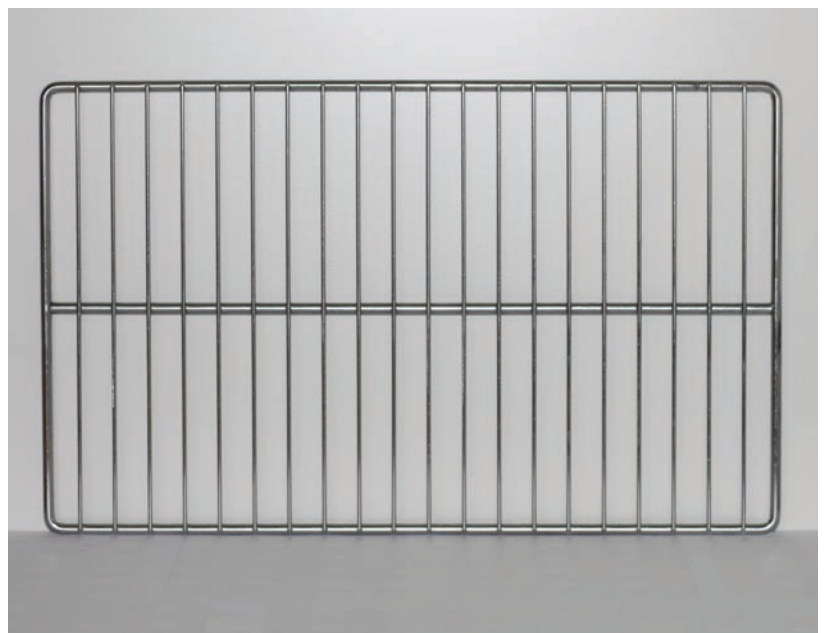

1/1 GASTRONORM WIRE SHELVES

- Made with 8mm and 3/15 wire

Part No.	Size	Finish
# 1575	530 x 325mm	Polished Stainless Steel