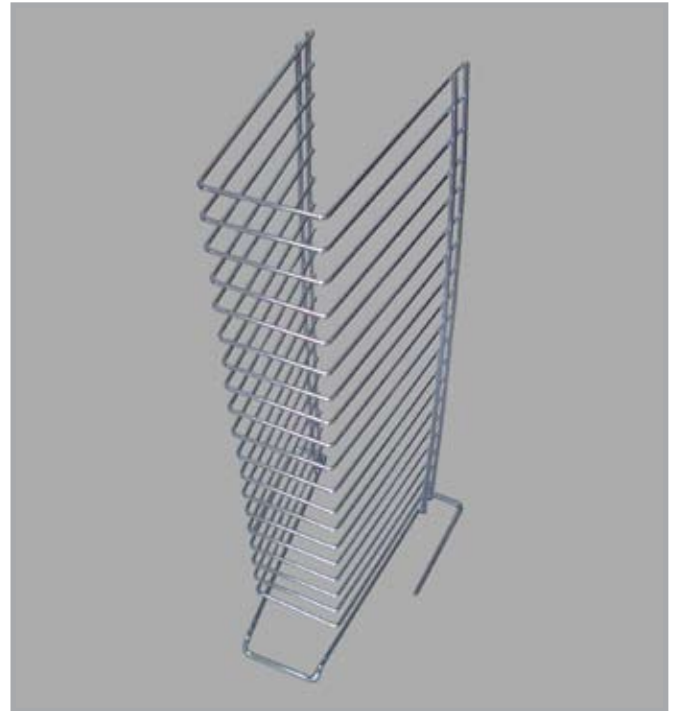

## PIZZA RACK

Part # 1415

Capacity: 18 plates

FINISH

> Chrome

## HAM STAND

Part # 1382

FINISH

> Tig Welded Stainless Steel