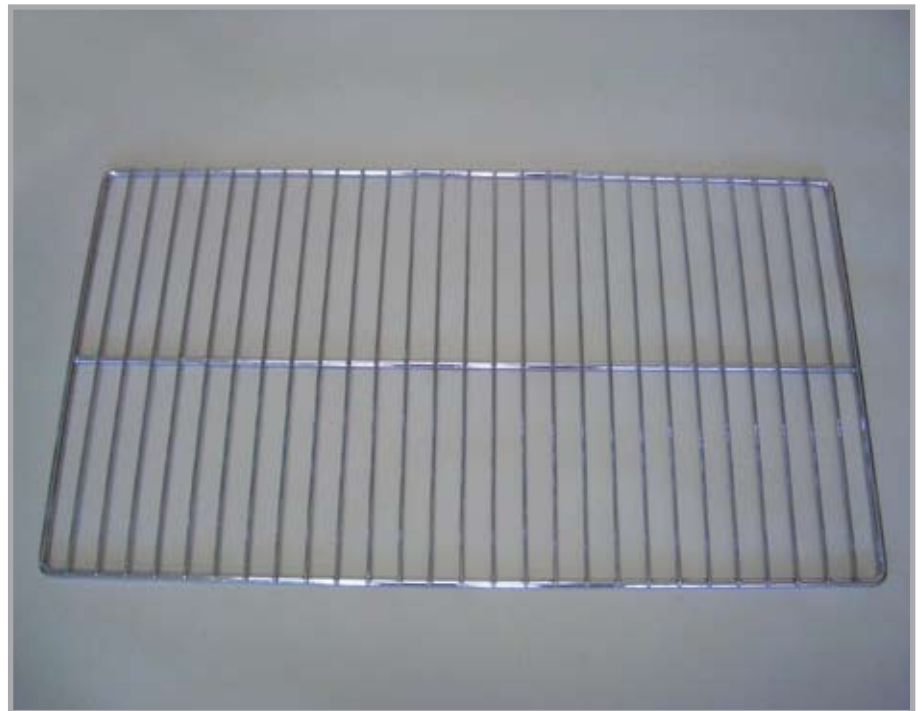

Pastry Cooling Wires

STRAIGHT WIRE

PRODUCT CODE #1409
SIZE 29" x 16"

PRODUCT CODE #1412
SIZE 29" x 18"

FINISH: Chrome

SQUARE WELDED

PRODUCT CODE #1410
SIZE 29" x 16"

PRODUCT CODE #1411
SIZE 29" x 18"

FINISH: Chrome