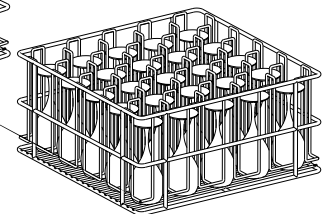

Glass Washing Baskets

Baskets are complete with welded pocket inserts that secure glasses on all sides to eliminate breakage. Flute glasses are accommodated in 65mm x 65mm pockets while wine glasses require pockets of 85mm x 85mm. Made in 2 heights of 175mm high and 225mm high to take glasses up to 225mm high.

Available to suit 14"x14", 17"x14", 400mm x 400mm and 500mm x 500mm glass washer sizes.

Finish: Black Polycoat

Stem Glass Basket
Pocket Size: 65mm x 65mm

Basket Assembly

Stem Glass Basket
Pocket Size: 85mm x 85mm